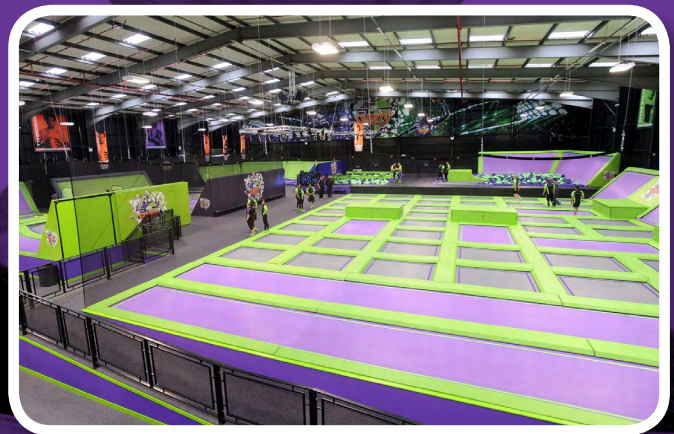

LEADING LEISURE OPERATOR SEEKS MORE SITES FOR THEIR TRAMPOLINE PARK CONCEPT.

Created by indoor Go-Kart specialists FIK in 2015, Jump Giants is a UK leader in state-of-the-art, indoor trampoline parks with a twist! Visitors can also enjoy Foam Zones, Dodgeball, Battle Beams and Basketball, as well as hang out in the café area or even host a party.

AND NOW JUMP GIANTS IS LOOKING TO EXPAND.

- ▶ Currently with 4 sites secured at Heathrow, Thurrock, Loughborough, and Newcastle, we are seeking sites in London and within the M25
- ▶ Size requirement 35,000 – 70,000 sq ft
- ▶ Floor to ceiling height minimum 5.5m slab to slab
- ▶ Will consider former Bingo units, former gym sites, in-town retail and out-of town retail parks, new leisure developments
- ▶ Seeking new sites in:
South London: *Wimbledon/Croydon/Mitcham*
North London: *Tottenham*
Central & Greater London
Retail & Leisure Parks