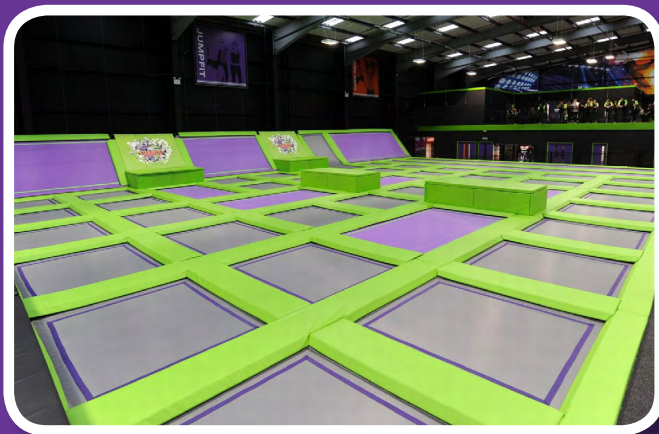

LEADING LEISURE OPERATOR SEEKS MORE SITES FOR THEIR TRAMPOLINE PARK CONCEPT.

Created by indoor Go-Kart specialists FIK in 2015, Jump Giants is a UK leader in state-of-the-art, indoor trampoline parks with a twist! Visitors can also enjoy Foam Zones, Dodgeball, Battle Beams and Basketball, as well as hang out in the café area or even host a party.

AND NOW JUMP GIANTS IS LOOKING TO EXPAND.

- ▶ Currently with 4 sites secured at Heathrow, Thurrock, Loughborough, and Newcastle, we are seeking sites in London and within the M25
- ▶ Size requirement 35,000 – 70,000 sq ft
- ▶ Floor to ceiling height minimum 5.5m slab to slab
- ▶ Will consider former Bingo units, former gym sites, in-town retail and out-of town retail parks, new leisure developments
- ▶ Seeking new sites in:
South London: *Wimbledon/Croydon/Mitcham*
North London: *Tottenham*
Central & Greater London
Retail & Leisure Parks